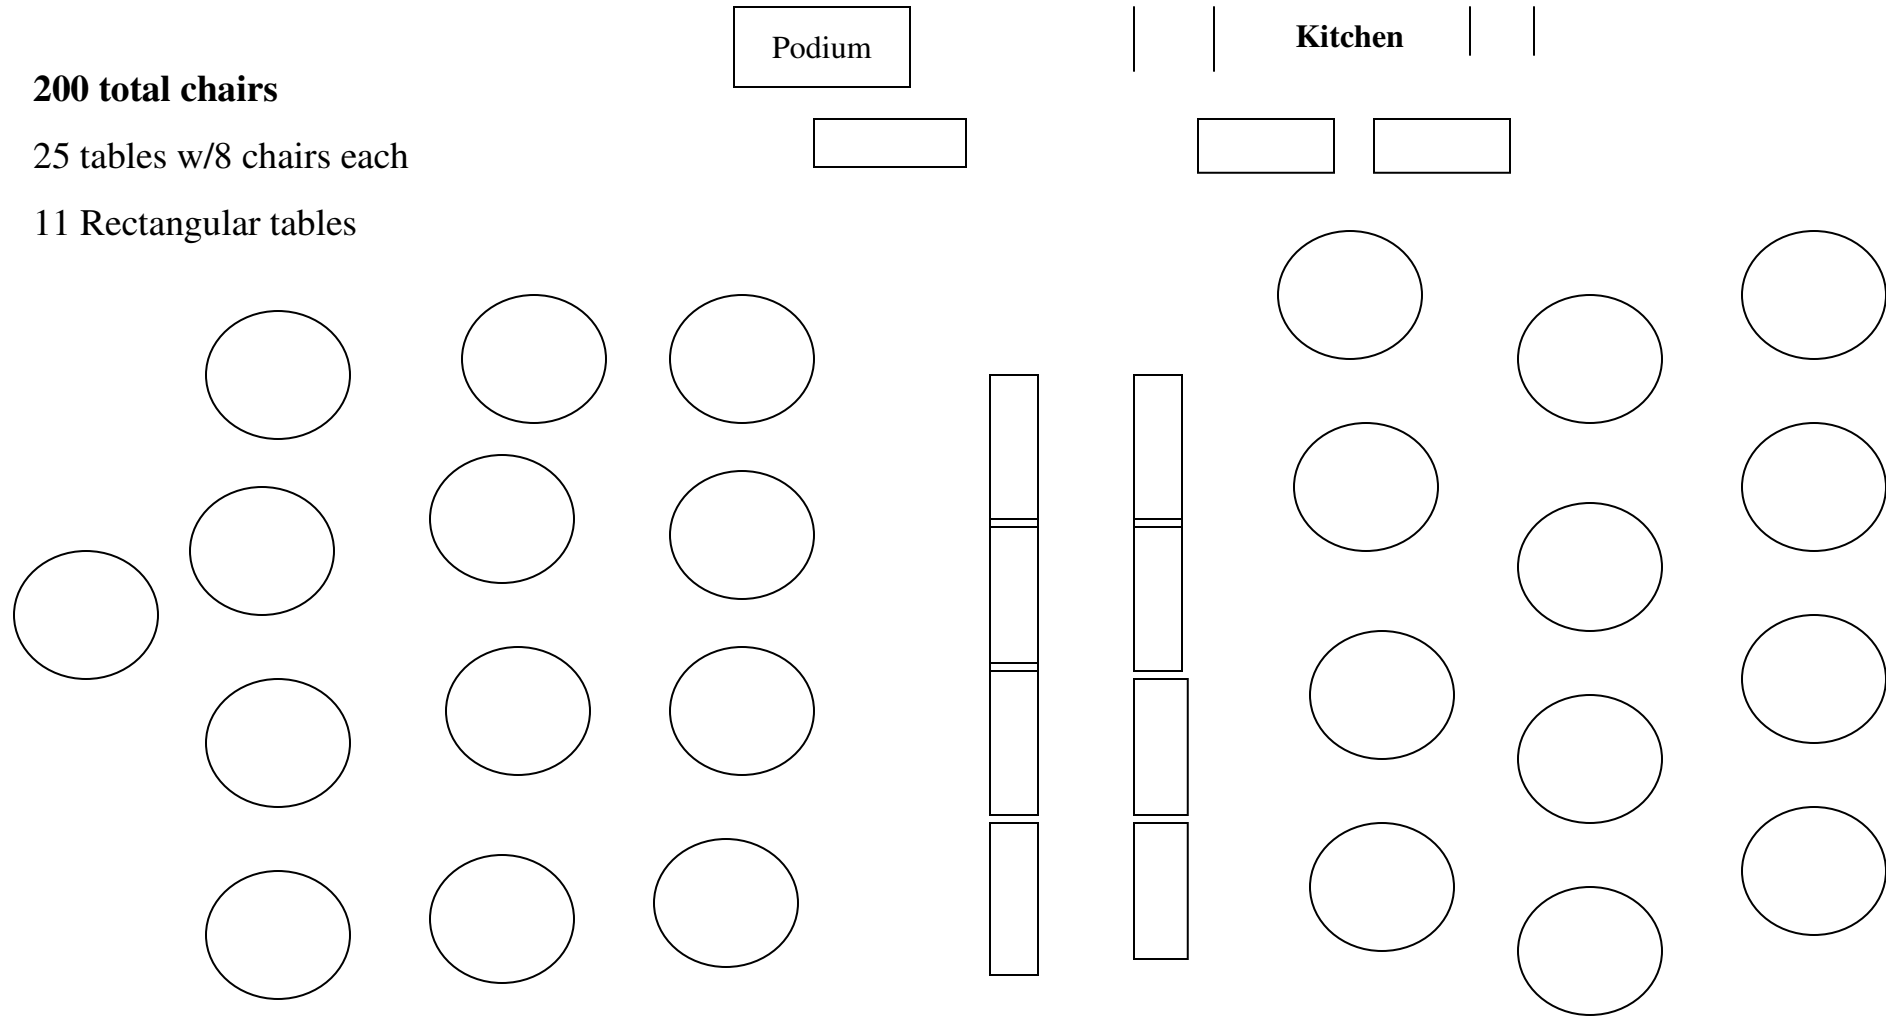

**200 total chairs**

25 tables w/8 chairs each

11 Rectangular tables

**Funeral Lunch Diagrams**

**This is an example of what the funeral lunch committee uses for their events.**

Entrance