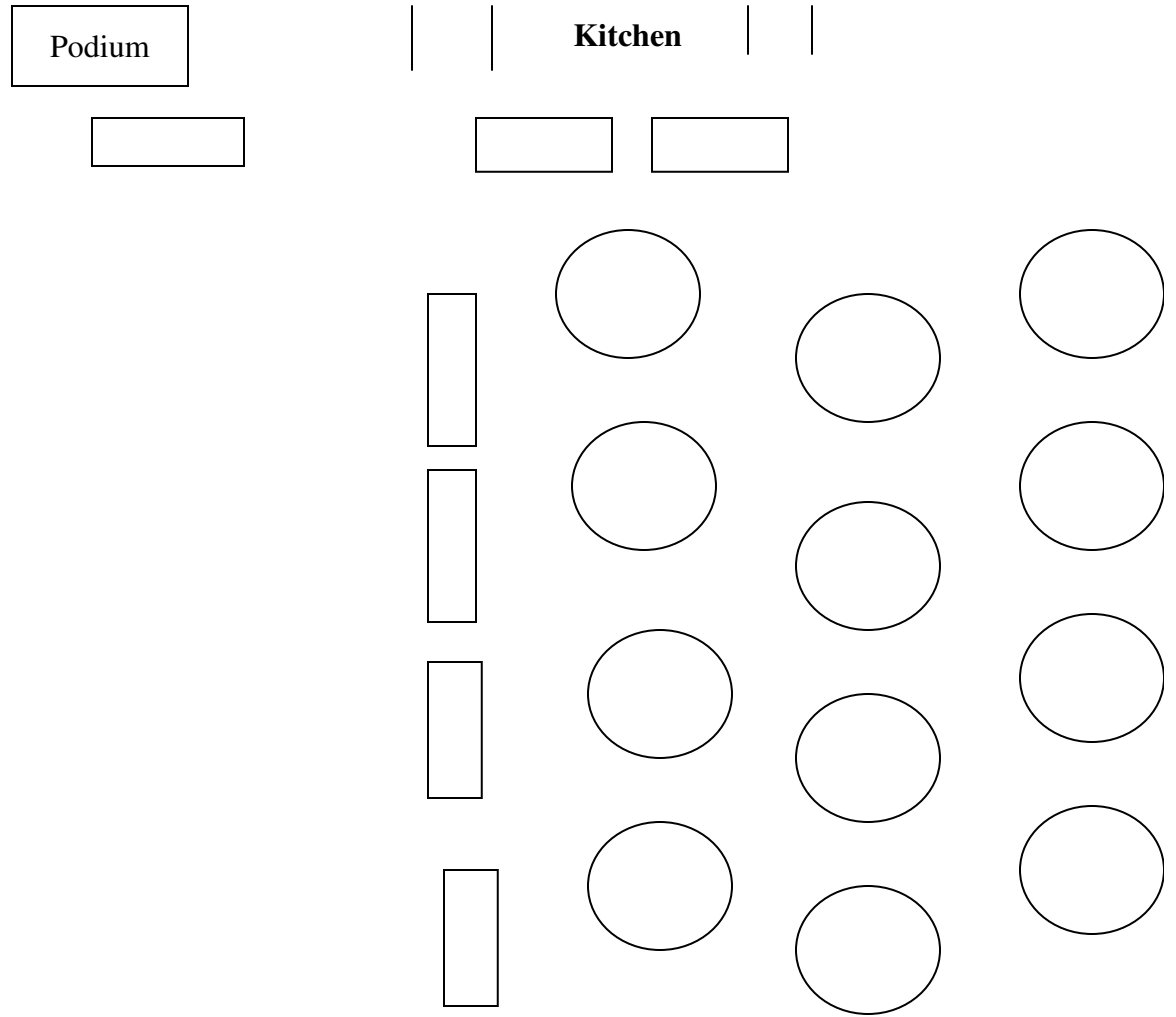

**There are a total of 12 round tables.**

**96 total chairs**

12 tables w/8 chairs each

**Funeral Lunch Diagrams**

**This is an example of what the funeral lunch committee uses for their events.**

Entrance